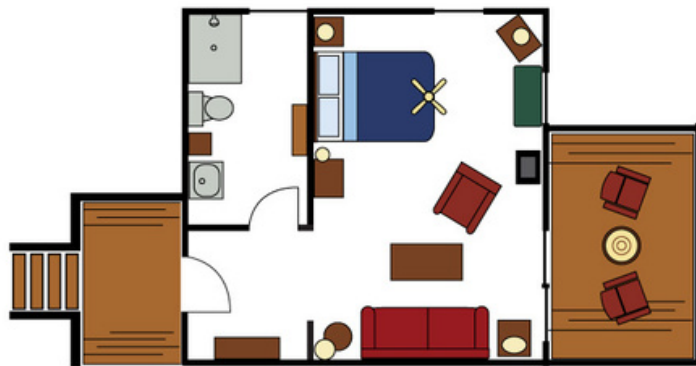

# Cabin Summary

## John Muir House MUIR

Quantity: 1

-  6 - 10 Guests
-  2,500 sqft.
-  1 King, 4 Queens
-  3 Bathrooms
-  Full Kitchen
-  Indoor Fireplace
-  Outdoor Firepit
-  Private Hot Tub
-  Television

## Kay's Nest KAY

Quantity: 1

-  2 - 4 Guests
-  1,500 sqft.
-  1 King, 1 Sofabed
-  1.5 Bathrooms
-  Television

## Deluxe Cabin LGKG

Quantity: 36

-  2 - 4 Guests
-  400 sqft.
-  1 King, 1 Sofabed
-  1 Bathroom
-  Gas Fireplace