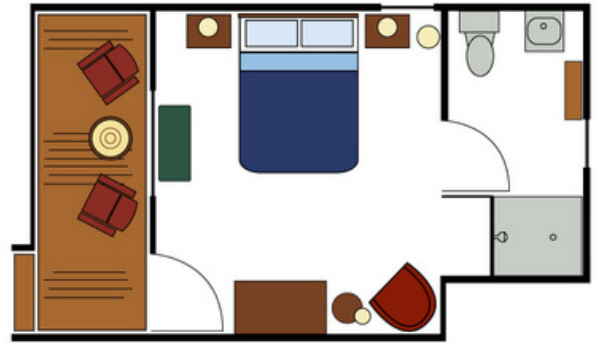

# Cabin Summary

## One Room Family Cabins LGQB

Quantity: 4

-  4 Guests
-  400 sqft.
-  1 Queen, 1 Bunk
-  1 Bathroom

## Vintage Cabins SMQ

Quantity: 12

-  2 Guests
-  600 sqft.
-  1 Queen
-  1 Bathroom