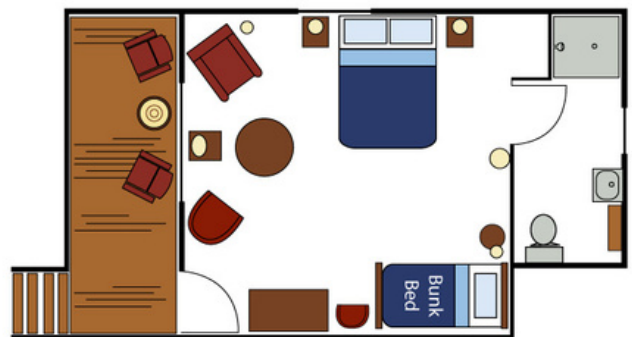

# Cabin Summary

## One Room Family Cabins LGQB

Quantity: 4

-  4 Guests
-  400 sqft.
-  1 Queen, 1 Bunk
-  1 Bathroom