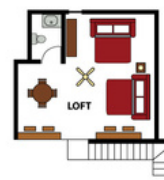

## All Cabins Include

- Wi-Fi
- Air Conditioning
- Mini-Fridge
- Keurig
- Electronic Safe

## All Tents Include

- Wi-Fi
- Bathhouse
- Lantern
- Camp Chairs
- Secure Bear Box

## John Muir House MUIR

Quantity: 1

-  6 - 10 Guests
-  2,500 sqft.
-  1 King, 4 Queens
-  3 Bathrooms
-  Full Kitchen
-  Indoor Fireplace
-  Outdoor Firepit
-  Private Hot Tub
-  Television