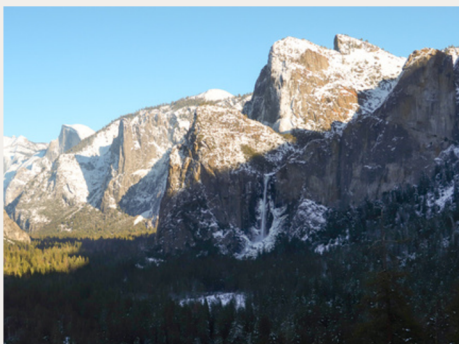

HALF DAY

Giant Sequoia Hike or Snowshoe

This 3-mile round trip snowshoe adventure combines the beauty of a snow covered Yosemite with the majesty of the Giant Sequoias. The stunning contrast of white snow against the reddish bark of the sequoias, the largest living species on earth, is like nothing you have ever seen.

9am-1:30pm, $140 per adult, $90 per youth (8-15 years)